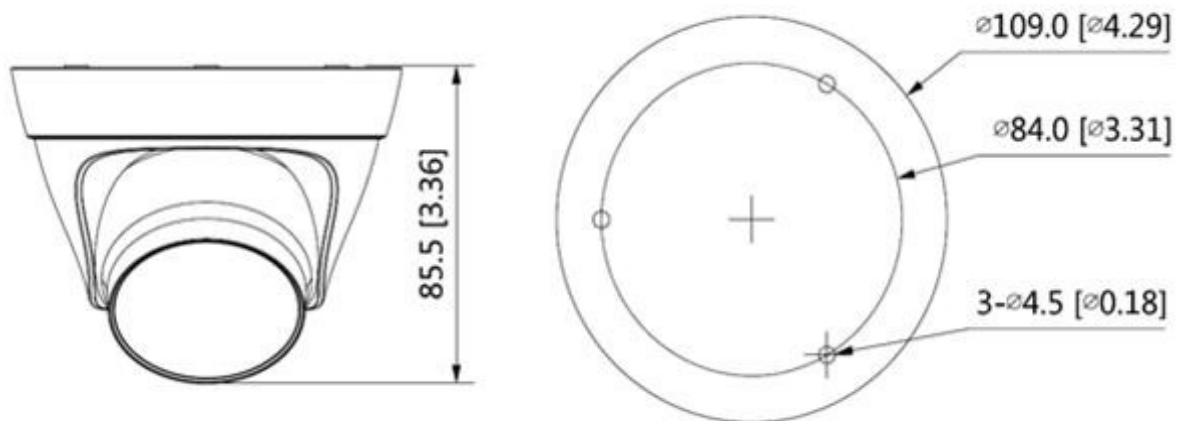

Dimensions (mm/inch)

Accessories : Optional