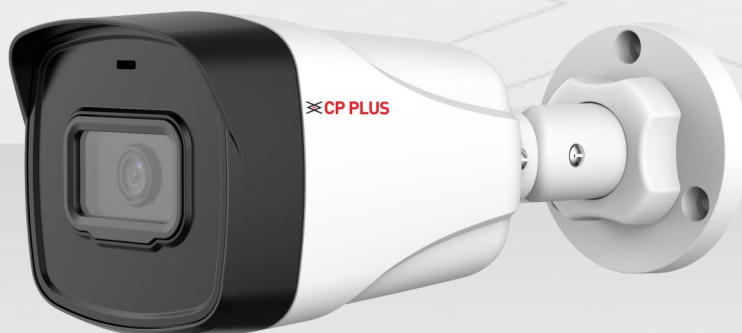

## 2MP Full HD IR Network Bullet Camera - 30Mtr.

- 1/3.2" 2MP PS CMOS Image Sensor (0.7937cm)
- Max. 2MP (1920 × 1080) @25/30fps
- Instastream, H.265 and Smart H.264+ dual-stream encoding
- DWDR, Day/Night (ICR), 3D-DNR, ROI, AWB, AGC, BLC, HLC
- 3.6mm fixed lens
- IR Range of 30 Mtrs, IP67, PoE
- Mobile Software: iCMOB, gCMOB
- CMS Software: KVMS Pro