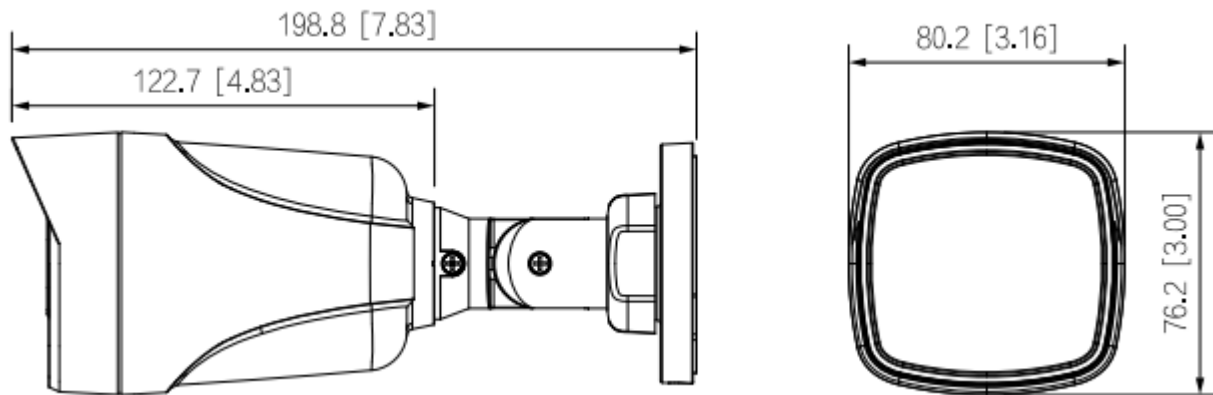

## CP-UNC-TA21PL3-Y

2MP Full HD IR Network Bullet Camera - 30Mtr.

Feature	Specification
Image Sensor	1/3.2" 2MP PS CMOS Image Sensor (0.7937cm)
Minimum Illumination	0.01 lux@F2.0 (Color, 30 IRE) 0.001 lux@F2.0 (B/W,30 IRE) 0 lux (IR on)
Effective Pixels	1920(H) x 1080(V)
Shutter Speed	Auto/Manual, 1/3~1/100000s
White Balance	Auto; natural; street lamp; outdoor; manual; regional custom
Lens	3.6mm
Lens Type	Fixed-focal
Mount Type	M12
Max. Aperture	F2.0
Iris Control	Fixed
Close Focus Distance	0.8m
DORI Distance	55m (Detect) 22m (Observe) 11m (Recognize) 5.5m (Identify)
Gain Control (AGC)	Auto
Video Compression	H.265/Smart H.264+/H.264/ H.264B/ MJPEG (only supported by the sub stream)
Encode Strategy	Instastream
Angle of View	H: 79°; V: 43°; D: 94°
Back Light Compensation	BLC / HLC / DWDR
S/N Ratio	>56dB
Video Streaming	Main stream: 1920 × 1080@(1–25/30 fps) Sub stream: 704 × 576@(1–25 fps)/704 × 480@(1–30 fps) *The values above are the max. frame rates of each stream; for multiple streams, the values will be subjected to the total encoding capacity
Resolution	1080P (1920 × 1080); 1.3M(1280 × 960);720p (1280 × 720); D1 (704 × 576/704 × 480); VGA (640 × 480); CIF (352 × 288/352 × 240)
Mirror	Support
Motion detection	Off / On (4 area, Rectangle)

Feature	Specification
Dimension	198.9 mm × 80.2 mm × 76.2 mm (7.83" × 3.16" × 3.00") (L × W × H)
Weight	0.25kg

Dimensions (mm/inch)

**Company Name:**

CP PLUS (Aditya Infotech Ltd.)

F-28 Okhla Industrial Area, Phase 1,