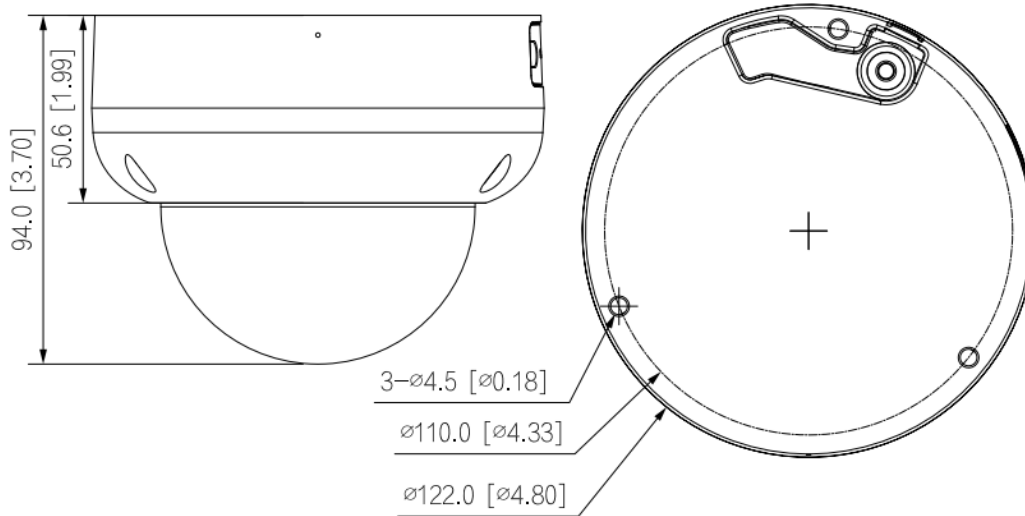

Dimensions (mm/inch)

Accessories : Optional