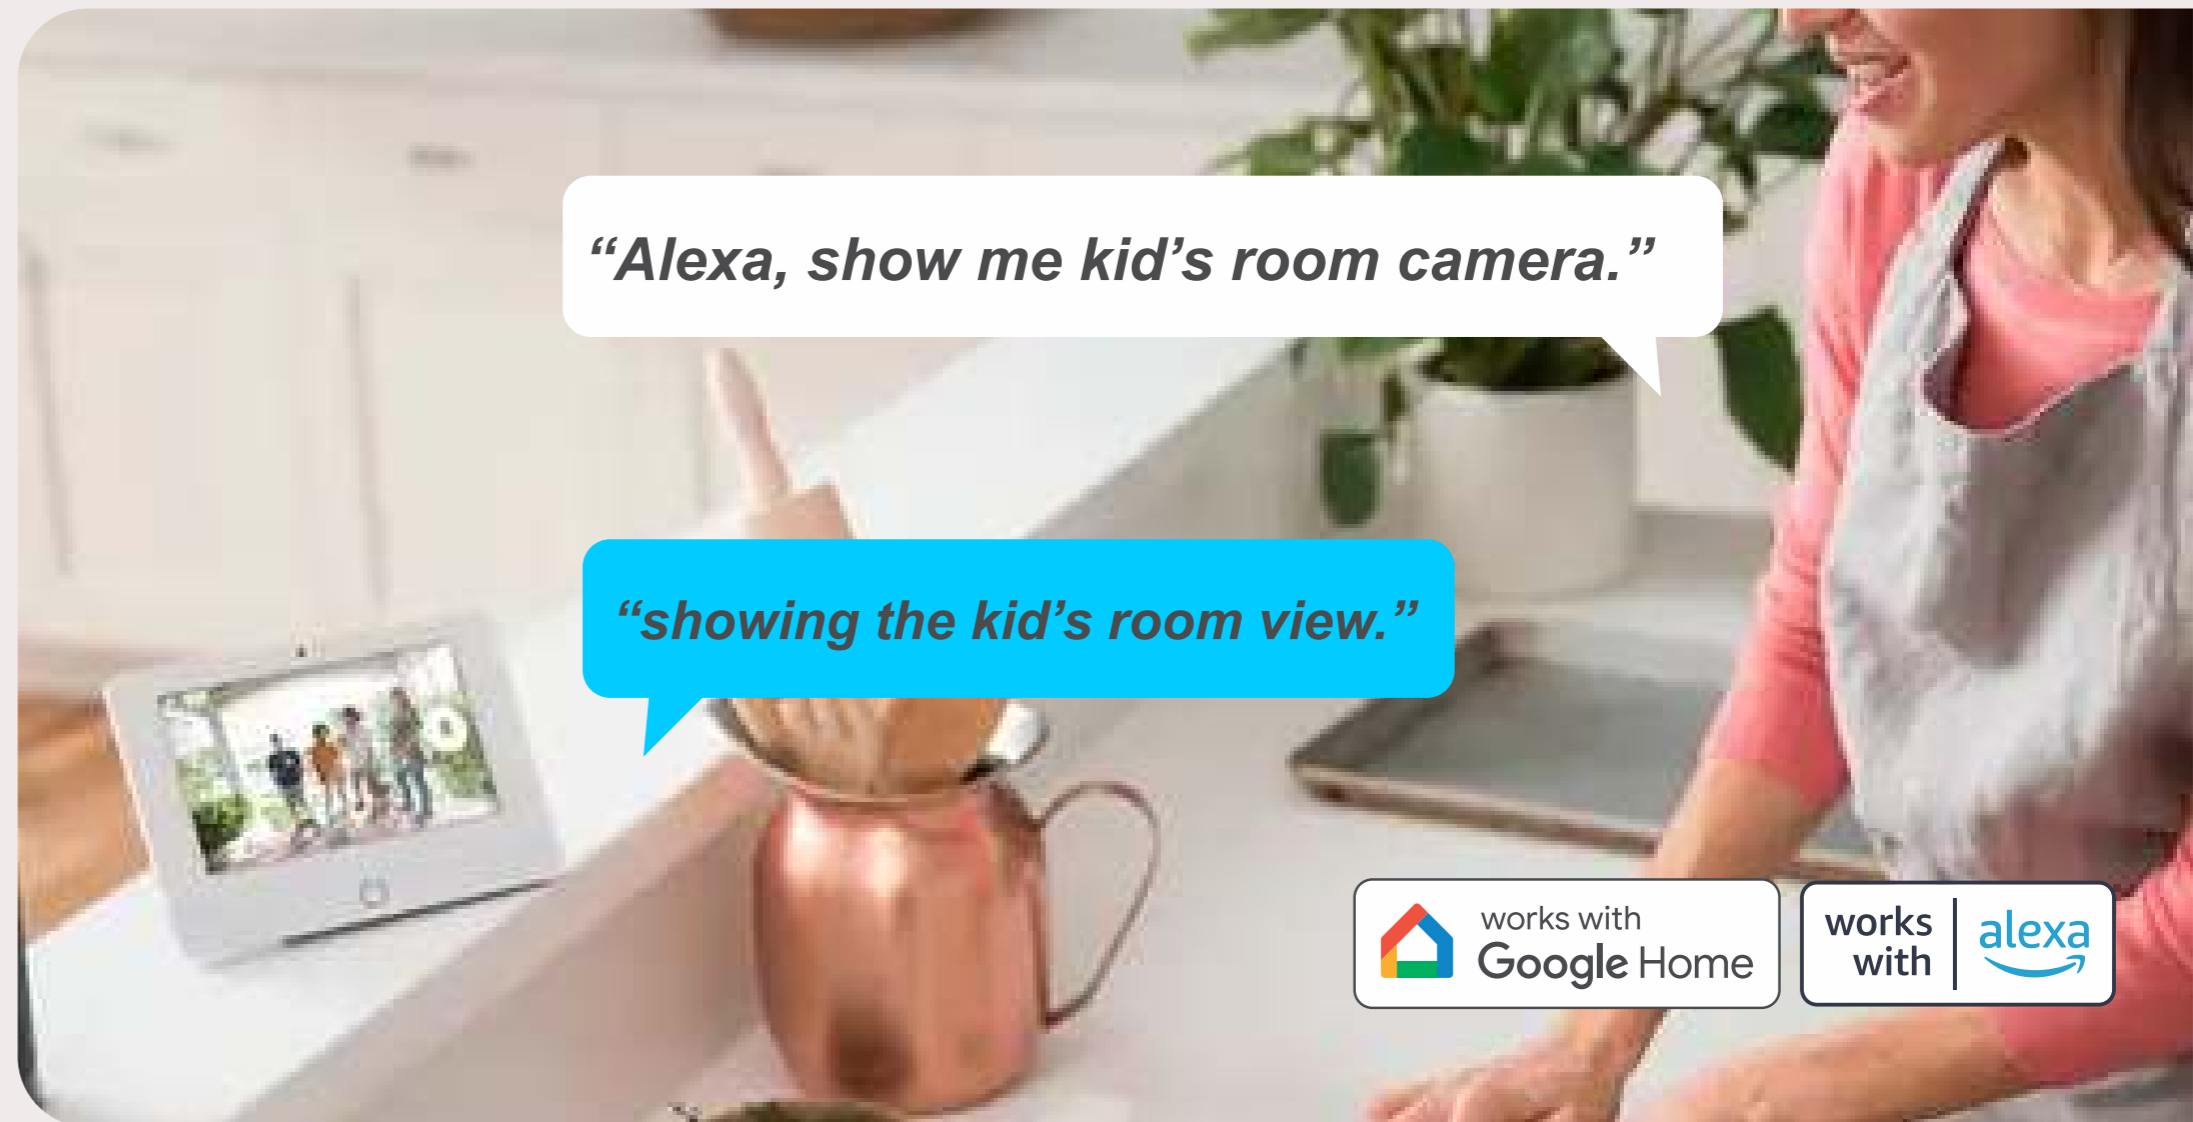

This camera detects movements in the video frame and send alerts in real-time to always keep you notified about what's happening at home.

Human Body Detection

Designed to provide human detection and intelligent alerts, which means only being alerted only when the need occurs as the camera detects people as opposed to animals, passing vehicles, or other inanimate moving objects.

Privacy Mode On

Privacy Mode Off

Privacy Mode

Using privacy mode, you can block the camera view & recording of a specific area of your choice to maintain privacy.

View & Talk

Enables you to stay in touch with your loved ones from anywhere, meaning you can also talk while viewing the live video feed on the phone.

Alexa and Google Supported

Works with Alexa & Google Home so you can go hands-free and command the camera with your voice while enjoying the safety of a smart home.

Specification - V21A

Feature	Specifications
Image Sensor	1/2.7" CMOS sensor (0.9407cm)
Compression	H.264/ H.265
Resolution	1920 x 1080
Minimum Illumination	0.01Lux
IR cut filter	Supported
Viewing Angle	(D): 102°/ (H): 86°/ (V): 47°
Frame Rate	20fps
Mirror/Flip	Supported
Stream	Dual Streaming
Lens	4mm lens
Audio	Two Way Audio
Audio Input	Supported (Built in Mic)
Audio Output	Supported (Speaker)
Recording Method	Event recording/Continuous recording
Wireless Standard	IEEE 802.11b/g/n
Wireless Frequency	2.4~2.4835GHz
Wireless Security	WEP, WPA
Protocol	TCP/IP