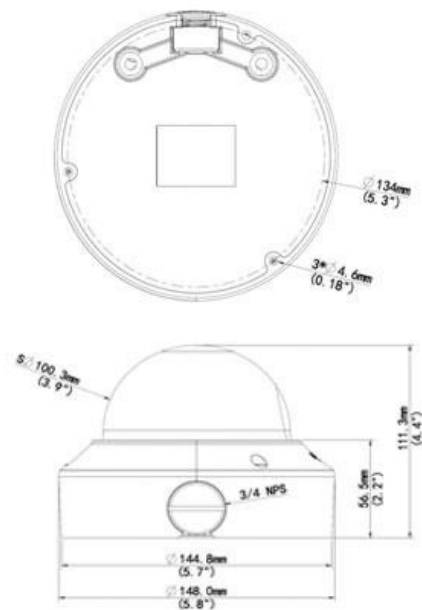

CP- VNC-V41FR3-VMD

4 MP WDR Array Vandal Dome Camera - 30Mtr.

Main Features

- 1/3" 4MP PS CMOS Image Sensor
- Max: 20 fps@4MP(2592×1520)
- Ultra H.265, H.265, H.264, MJPEG Triple-stream encoding
- WDR(120dB), Day/Night (ICR), 2D/3D-DNR, Digital Defog, Corridor Mode, ROI, AWB, AGC, BLC
- 2.8~12 mm Varifocal Lens
- IR Range of 30 Mtrs, Smart IR, Micro SD Card, IP67, IK10, PoE
- Supports Instastream technology, save disk space and bandwidth upto 70%
- Mobile Software: Android, iOS
- CMS Software: IVMS

InstaStream

CE FC **RoHS**
COMPLIANT

CP- VNC-V41FR3-VMD

4 MP WDR Array Vandal Dome Camera - 30Mtr.

Feature

Image Sensor
 Minimum Illumination
 Shutter Speed
 White Balance
 Lens
 Angle of View
 DORI Distance
 Gain Control (AGC)
 BLC
 Video Compression
 S/N Ratio
 Video Streaming
 Resolution
 Video Output
 Frame Rate
 Privacy Mask
 Motion Detection
 ICR
 ROI
 Audio Input
 Audio Compression
 Audio Output
 Audio
 Alarm IN
 Alarm Out
 Network Storage
 Dewarping
 Protocol

CP- VNC-V41FR3-VMD

4 MP WDR Array Vandal Dome Camera - 30Mtr.

Feature

Smart Dtection

Network Storage

Ethernet

OSD

IR

Micro SD, up to 256GB

-40°C ~ 60°C (-40°F ~ 140°F)

≤ 95% RH (non-condensing)

DC 12V±25%, PoE (IEEE 802.3af)

Max 7.2W

IP67 & IK10

Φ148 x 111.3 mm (Ø5.8" x 4.4")

0.92kg