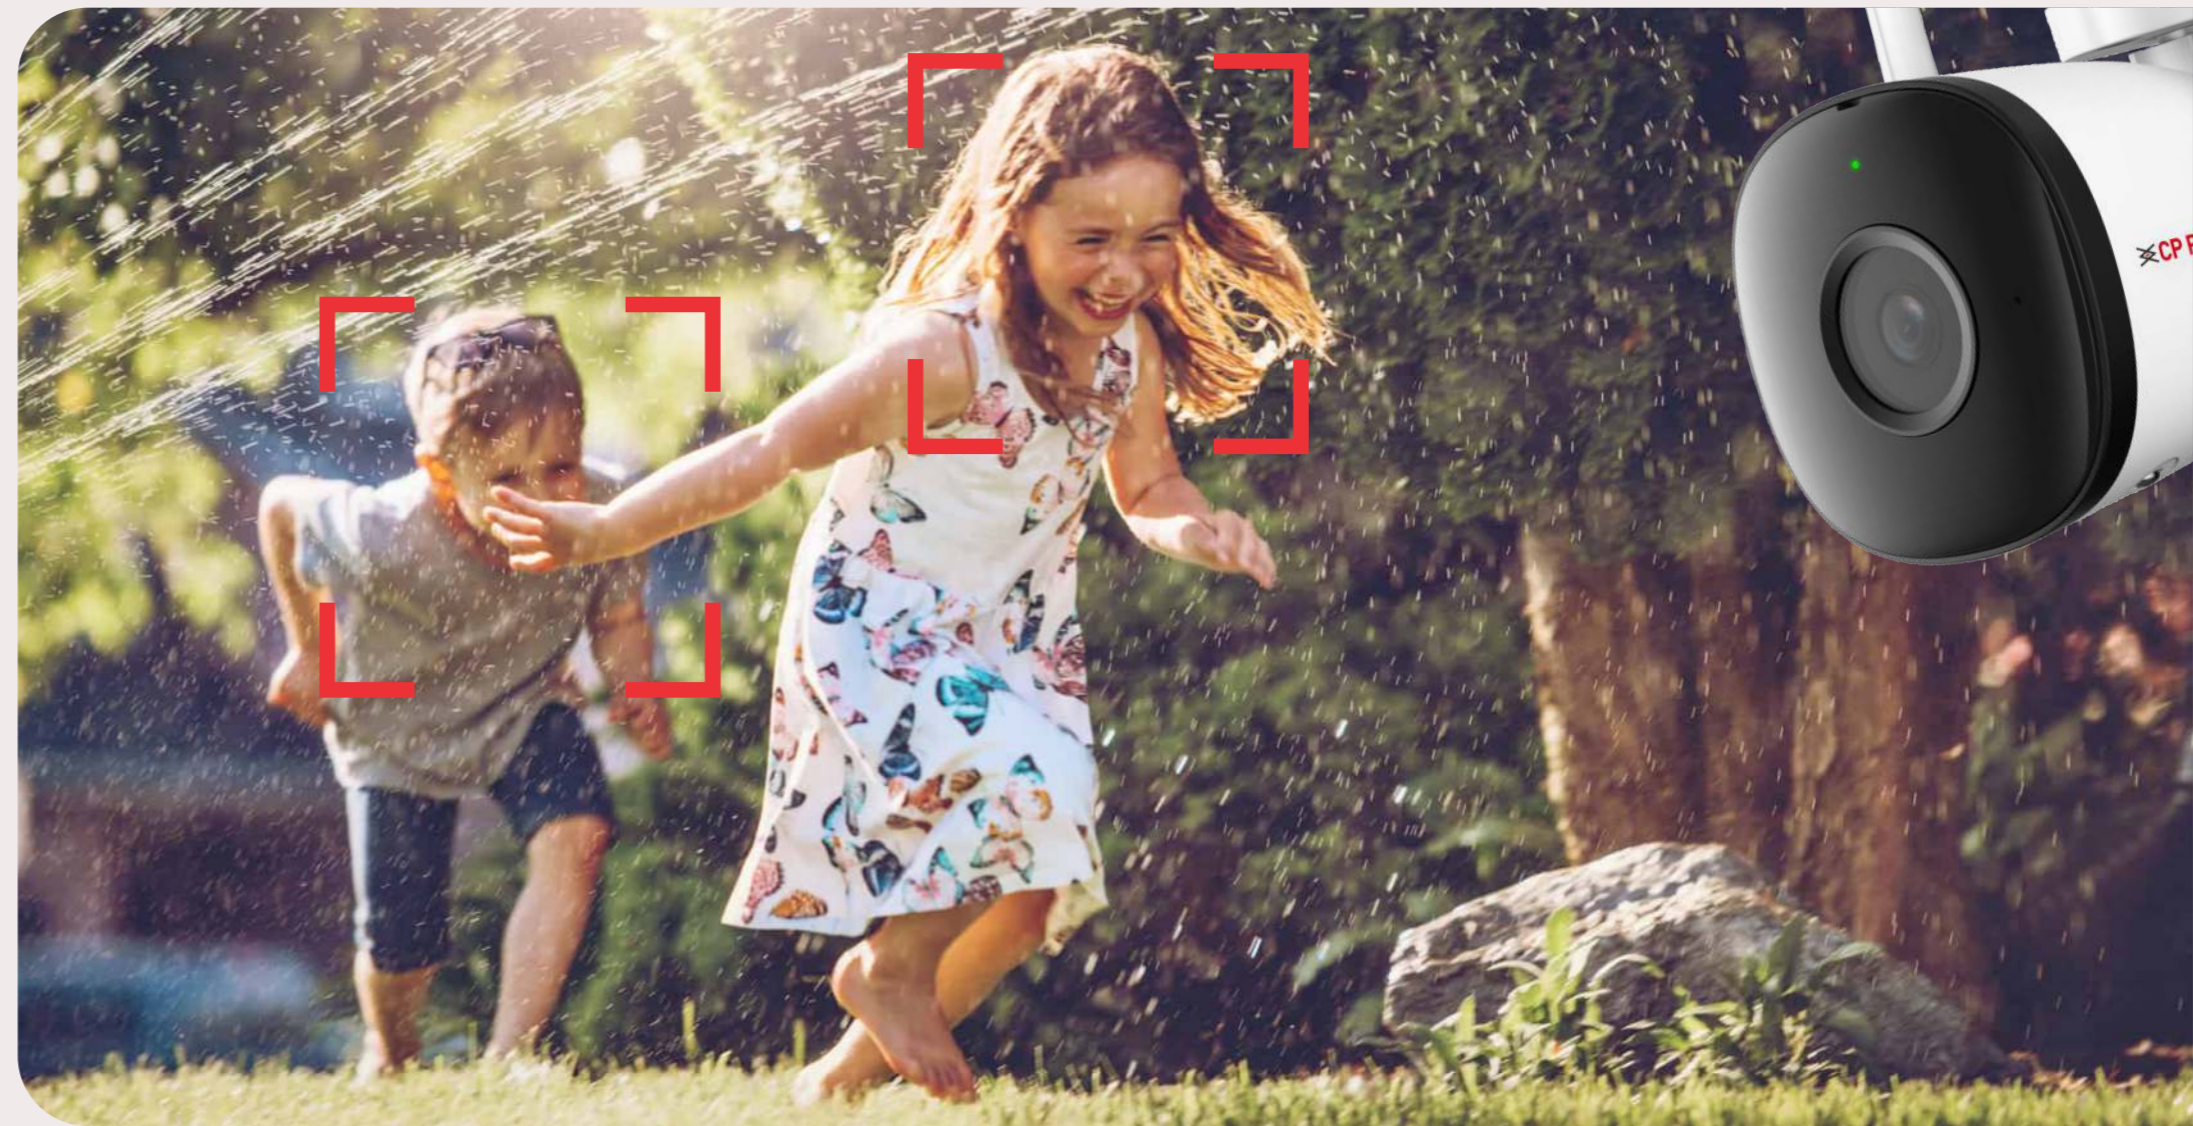

eezo

**1080p Wi-Fi
Outdoor AI Camera**

CT21

1080P Full HD Video

Designed to represent an enhanced picture quality in full HD video so that every detail can be viewed with vivid clarity and a pixilated video feed can be avoided.

Easy to Connect

This camera by CP PLUS does not even require installation hassles and you can easily place it on a mount, plug it in, connect to the Wi-Fi and you are good to go.

Motion Detection Alerts

This camera detects movements in the video frame and send alerts in real-time to always keep you notified about what's happening at home.

Human Body Detection

Designed to provide human detection and intelligent alerts, which means only being alerted only when the need occurs as the camera detects people as opposed to animals, passing vehicles, or other inanimate moving objects.

Features	Specs
Wireless	IEEE802.11b/g/n
Antenna	Dual
Night Vision	Night Vision up to 30 meters
Configurable Region	Supported
Reset Button	Supported
Storage Mode	Micro SD Card Slot (up to 256GB)
Weatherproof Standard	IP67
Smart Phone	iOS & Android
Casing	Plastic
Power Supply	DC 12V 0.5A
Power Consumption	<3.5W
Working Environment	-30°C ~ +60°C, Less Than 95% RH
Dimension	147.7mm x 74.2mm x 74.2mm
Weight	240g