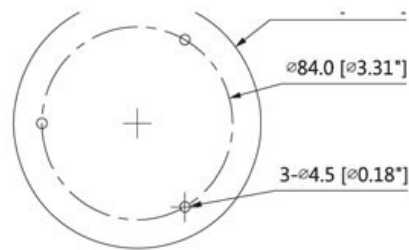

CP- UNC-DS21PL3**2 MP Full HD IR Dome Camera - 30Mtr.****Main Features**

- 1/2.7" 2MP PS CMOS Image Sensor
- 20fps@1080P(1920×1080)
- H.265+/ H.265 dual-stream encoding
- DWDR, Day/Night (ICR), 3D-DNR, ROI, AWB, AGC, BLC, HLC
- 2.8 mm fixed lens (3.6 mm optional)
- IR Range of 30 Mtrs, IP67, PoE
- Mobile Software: iCMOB, gCMOB
- CMS Software: KVMs Pro

CP- UNC-DS21PL3

2 MP Full HD IR Dome Camera - 30Mtr.

Feature

Image Sensor
 Effective Pixels
 Minimum Illumination
 White Balance
 Lens
 Gain Control (AGC)
 Angle of View
 Video Compression
 S/N Ratio
 Back Light Compensation
 Resolution
 Frame Rate
 Digital Zoom
 Motion detection
 Privacy Mask
 ICR
 ROI
 Bit Rate
 Protocol
 Ethernet
 User Account
 IR
 Smart Phone
 Operating Temperature
 Power Source
 Power Consumption
 Weatherproof Standard
 Dimension
 Weight

Specification

1/2.7" 2MP PS CMOS Image Sensor
 1920(H)x1080(V)
 0.09Lux/F2.0(Color,1/3s,30IRE) 0.5Lux/F2.0(Color,1/30s,30IRE) 0Lux/F2.0(IR on)
 Auto/Natural/Street Lamp/Outdoor/Manual
 2.8mm fixed lens (3.6mm optional)
 Auto/Manual
 H:115°/87.5°, V:60°/47°
 H.265+/H.265/H.264+/H.264H/MJPEG (Sub Stream)
 More than 50dB
 BLC/ HLC/ DWDR
 1080P(1920x1080)/1.3MP(1280x960)/ 720P(1280x720)/D1(704x576/704x480)/ VGA
 (640x480)/ CIF(352x288/352x240)
 Main Stream: 1080P (1 ~ 20fps) ,Sub Stream: D1(1 ~ 25/30fps)
 16x
 Off / On (4 Zone, Rectangle)
 Off / On (4 Area, Rectangle)
 Auto (ICR)/Color/B/W
 Off / On (4 Zone)
 H265:12K~5632K , H.264:32K ~8192K
 HTTP; TCP; ARP; RTSP; RTP; RTCP; UDP; DHCP; DNS; IPV4; NTP; Multicast; ICMP; TLS; ONVIF
 Profile S & G
 RJ-45 (10/100Base-T)
 20 Users
 IR Range of 30 Mtr.
 iPhone, iPad, Android Phone
 -30°C~+60°C , Less than 95%RH
 DC12V, PoE (802.3af)
 <4.8W
 IP67
 Φ109mmx85.5mm(4.29"x3.36")
 0.24Kg