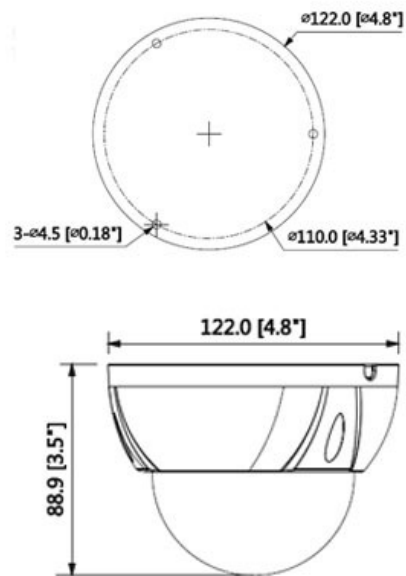

CP- UNC-VC41ZL4-VMDS**4MP WDR IR Vandal Dome Camera - 40Mtr.****Main Features**

- 1/3" 4Megapixel PS CMOS Image Sensor (0.84667 centimeters)
- Max. 4MP(2688 × 1520)@30fps
- Instastream, H.265 and H.264+ triple-stream encoding
- WDR(120dB), Day/Night (ICR), 3D-DNR, ROI, AWB, AGC, BLC
- 2.7mm~13.5mm Motorized Lens
- IR Range of 40 Mtrs, IP67, IK10, Micro SD Card, PoE
- Support Starlight Technology
- Mobile Software: iCMOB, gCMOB
- CMS Software: KVMS Pro

CP- UNC-VC41ZL4-VMDS

4MP WDR IR Vandal Dome Camera - 40Mtr.

Feature

Image Sensor
 Minimum Illumination
 Effective Pixels
 Shutter Speed
 White Balance
 Lens
 Gain Control (AGC)
 Video Compression
 Angle of View
 Back Light Compensation
 Video Streaming
 Resolution
 Motion detection
 Privacy Mask
 ICR
 ROI
 Audio Input
 Audio Output
 Audio Compression
 Alarm IN
 Alarm Out
 Bit Rate
 Protocol
 Smart Detection
 Ethernet
 Event Trigger

Power Source

Power Consumption

Weatherproof Standard

Casing

Dimension

Weight

Specification

20 Users

Φ122 mm × 88.9 mm

492 g