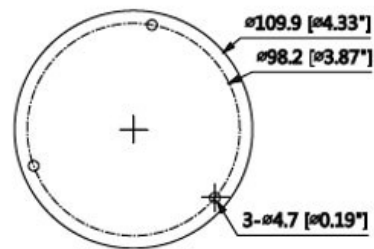

CP- UNC-VD4K081L3E-VMD**4K Full HD WDR IR Vandal Dome Camera - 30Mtr.****Main Features**

- 1/2.5" 8MP Progressive Scan CMOS
- 15fps@4K, 25/30fps@3M
- H.265 and H.264 triple-stream encoding
- WDR, Day/Night (ICR), 3D-DNR, ROI, AWB, AGC, BLC, HLC
- 2.8mm fixed lens (4mm optional)
- IR Range of 30 Mtrs, IP67, IK10, SD Card, ePoE
- Mobile Software: iCMOB, gCMOB
- CMS Software: KVMS Pro, vOptimus Pro

CP- UNC-VD4K081L3E-VMD

4K Full HD WDR IR Vandal Dome Camera - 30Mtr.

Feature

Image Sensor
 Effective Pixels
 Minimum Illumination
 Shutter Speed
 White Balance
 Lens
 Gain Control (AGC)
 Angle of View
 Video Compression
 S/N Ratio
 Back Light Compensation
 Video Streaming
 Resolution
 Digital Zoom
 Motion detection
 Privacy Mask
 ICR
 ROI
 Audio Input
 Audio Output
 Audio Compression
 Alarm IN
 Alarm Out
 Bit Rate
 Protocol
 Smart Detection
 Ethernet
 User Account
 IR

CP- UNC-VD4K081L3E-VMD**4K Full HD WDR IR Vandal Dome Camera - 30Mtr.****Feature**

Smart Phone
Micro SD
Operating Temperature
Power Source
Power Consumption
Weatherproof Standard
Dimension
Weight

Specification