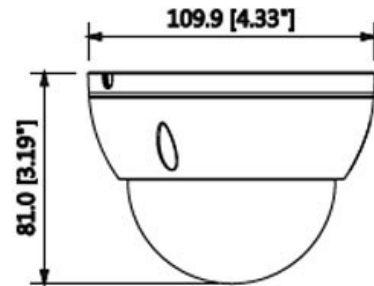

CP- UNC-VD4K081L3E-VMD**4K Full HD WDR IR Vandal Dome Camera - 30Mtr.****Main Features**

- 1/2.5" 8MP Progressive Scan CMOS
- 15fps@4K, 25/30fps@3M
- H.265 and H.264 triple-stream encoding
- WDR, Day/Night (ICR), 3D-DNR, ROI, AWB, AGC, BLC, HLC
- 2.8mm fixed lens (4mm optional)
- IR Range of 30 Mtrs, IP67, IK10, SD Card, ePoE
- Mobile Software: iCMOB, gCMOB
- CMS Software: KVMS Pro, vOptimus Pro

CP- UNC-VD4K081L3E-VMD

4K Full HD WDR IR Vandal Dome Camera - 30Mtr.

Feature

Image Sensor
 Effective Pixels
 Minimum Illumination
 Shutter Speed
 White Balance
 Lens
 Gain Control (AGC)
 Angle of View
 Video Compression
 S/N Ratio
 Back Light Compensation
 Video Streaming
 Resolution
 Digital Zoom
 Motion detection
 Privacy Mask
 ICR
 ROI
 Audio Input
 Audio Output
 Audio Compression
 Alarm IN
 Alarm Out
 Bit Rate
 Protocol
 Smart Detection
 Ethernet
 User Account
 IR

CP- UNC-VD4K081L3E-VMD**4K Full HD WDR IR Vandal Dome Camera - 30Mtr.****Feature**

Smart Phone
Micro SD
Operating Temperature
Power Source
Power Consumption
Weatherproof Standard
Dimension
Weight

Specification