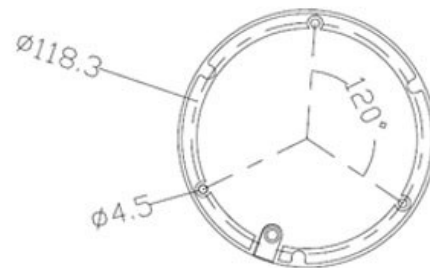

CP- VAC-V24FL4 (Eco-Lite)**2.4 MP Full HD IR Vandal Dome Camera - 40 Mtr.****INDIGO****Main Features**

- 1/2.7" 2.4 MP HQIS Pro Image Sensor
- 25/30fps@2.4MP
- DWDR, Day/Night (ICR), 3D-DNR, AWB, AGC, BLC
- Plug-n-Play HD/SD Camera
- 2.8-12mm Varifocal Lens
- Equipped with fine IR LEDs for clearer night vision
- IR Range of 40 Mtr., IP66
- Compatible with HDCVI, HDTVI, AHD and CVBS Formats

CP- VAC-V24FL4 (Eco-Lite)**2.4 MP Full HD IR Vandal Dome Camera - 40 Mtr.****Feature**

Image Sensor
Minimum Illumination
Shutter Speed
White Balance
Lens
Gain Control (AGC)
Back Light Compensation
S/N Ratio
Resolution
Video Output
Frame Rate
ICR
WDR
Gamma Correction
OSD
IR
No. of IR LEDs
Operating Temperature
Humidity
Power Source
Power Consumption
Weatherproof Standard
Dimension
Weight

Specification

1/2.7" 2.4 MP HQIS Pro Image Sensor
Color(0.1Lux),White and Black(0.01Lux IR LED On)
1/50s(1/60s)-1/100,000s (Auto/Fixed)
Auto
2.8-12mm
Auto
Auto
≥41dB
2.4 MP@25 fps
1.0Vp-p Composite Output (75Ω / BNC), HD-AHD(1080P)\ HD-TVI(1080P)\ HD-CVI(1080P)\ CVBS
30fps (60Hz) , 25fps(50Hz)
Support
DWDR
0.45
Support
IR Range of 40 Mtr.
18pcs
-20°C~+50°C
10% ~ 90% (humidity) , ≤95% RH no dew
DC12V(+/-10%)
0.4W(2.5W after IR LED Powered on)
IP66
132mm x 132mm x 105.7mm
0.61 KG