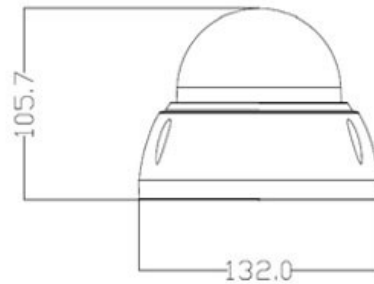

CP- VAC-V24FL4 (Eco-Lite)**2.4 MP Full HD IR Vandal Dome Camera - 40 Mtr.****INDIGO****Main Features**

- 1/2.7" 2.4 MP HQIS Pro Image Sensor
- 25/30fps@2.4MP
- DWDR, Day/Night (ICR), 3D-DNR, AWB, AGC, BLC
- Plug-n-Play HD/SD Camera
- 2.8-12mm Varifocal Lens
- Equipped with fine IR LEDs for clearer night vision
- IR Range of 40 Mtr., IP66
- Compatible with HDCVI, HDTVI, AHD and CVBS Formats

CP- VAC-V24FL4 (Eco-Lite)**2.4 MP Full HD IR Vandal Dome Camera - 40 Mtr.****Feature**

Image Sensor
Minimum Illumination
Shutter Speed
White Balance
Lens
Gain Control (AGC)
Back Light Compensation
S/N Ratio
Resolution
Video Output
Frame Rate
ICR
WDR
Gamma Correction
OSD
IR
No. of IR LEDs
Operating Temperature
Humidity
Power Source
Power Consumption
Weatherproof Standard
Dimension
Weight

Specification

1/2.7" 2.4 MP HQIS Pro Image Sensor
Color(0.1Lux),White and Black(0.01Lux IR LED On)
1/50s(1/60s)-1/100,000s (Auto/Fixed)
Auto
2.8-12mm
Auto
Auto
≥41dB
2.4 MP@25 fps
1.0Vp-p Composite Output (75Ω / BNC), HD-AHD(1080P)\ HD-TVI(1080P)\ HD-CVI(1080P)\ CVBS
30fps (60Hz) , 25fps(50Hz)
Support
DWDR
0.45
Support
IR Range of 40 Mtr.
18pcs
-20°C~+50°C
10% ~ 90% (humidity) , ≤95% RH no dew
DC12V(+/-10%)
0.4W(2.5W after IR LED Powered on)
IP66
132mm x 132mm x 105.7mm
0.61 KG