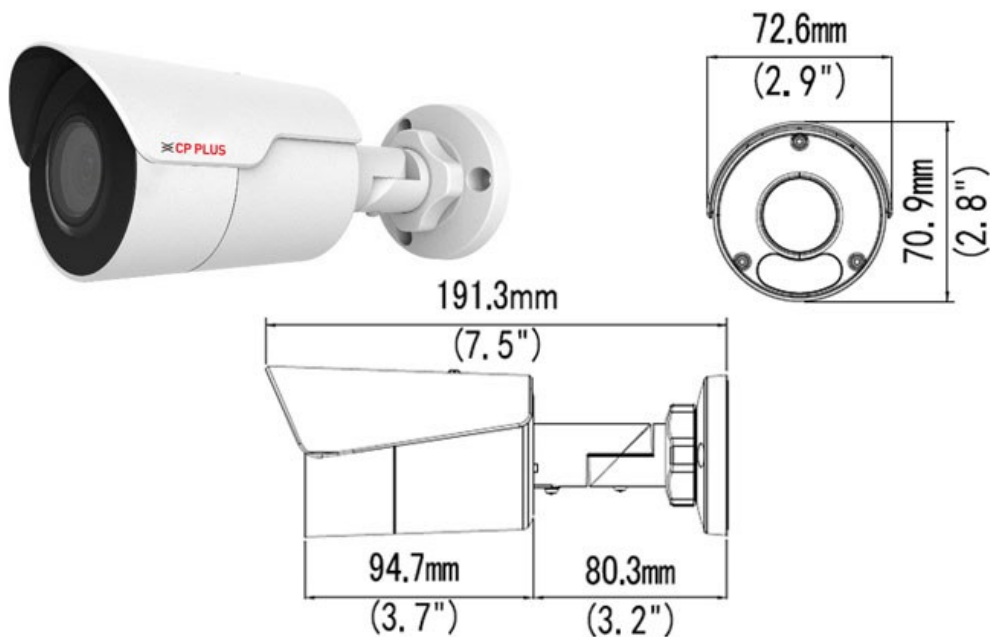

CP-VNC-T4KR3-D**4K WDR Array Network Bullet Camera - 30Mtr.****Main Features**

- 1/2.5" 8MP PS CMOS Image Sensor
- Max. 20fps@8MP (3840 x 2160)
- Ultra 265,H.265, H.264,MJPEG Triple-stream encoding
- WDR(120dB), Day/Night (ICR), Corridor mode, Digital, Defog, 2D/3D-DNR, ROI, AWB, AGC, BLC, HLC
- 3.6mm Lens (6mm Optional)
- IR Range of 30 Mtrs, Smart IR, IP67, PoE
- Supports Instastream technology, save disk space and bandwidth upto 70%
- Mobile Software: Android, iOS
- CMS Software: IVMS

**InstaStream**

CP- VNC-T4KR3-D

4K WDR Array Network Bullet Camera - 30Mtr.

Feature

Image Sensor

Minimum Illumination

Shutter Speed

White Balance

3.6mm- 91.6°(H) 47.2°(V) 112.7°(O) , 6mm - 54.2°(H) 32.5°(V) 66.7°(O)

BLC / HLC / WDR(120dB)

>52dB

Triple

Main Stream: 8MP (3840x2160): Max. 20 fps, Sub Stream: 1080P (1920x1080): Max. 30 fps;

Third Stream: D1(720x576) : Max. 30 fps

Max 8 W

IP67

191.3 ×72.6 ×70.9mm (7.5" × 2.9" × 2.8")

0.5 kg